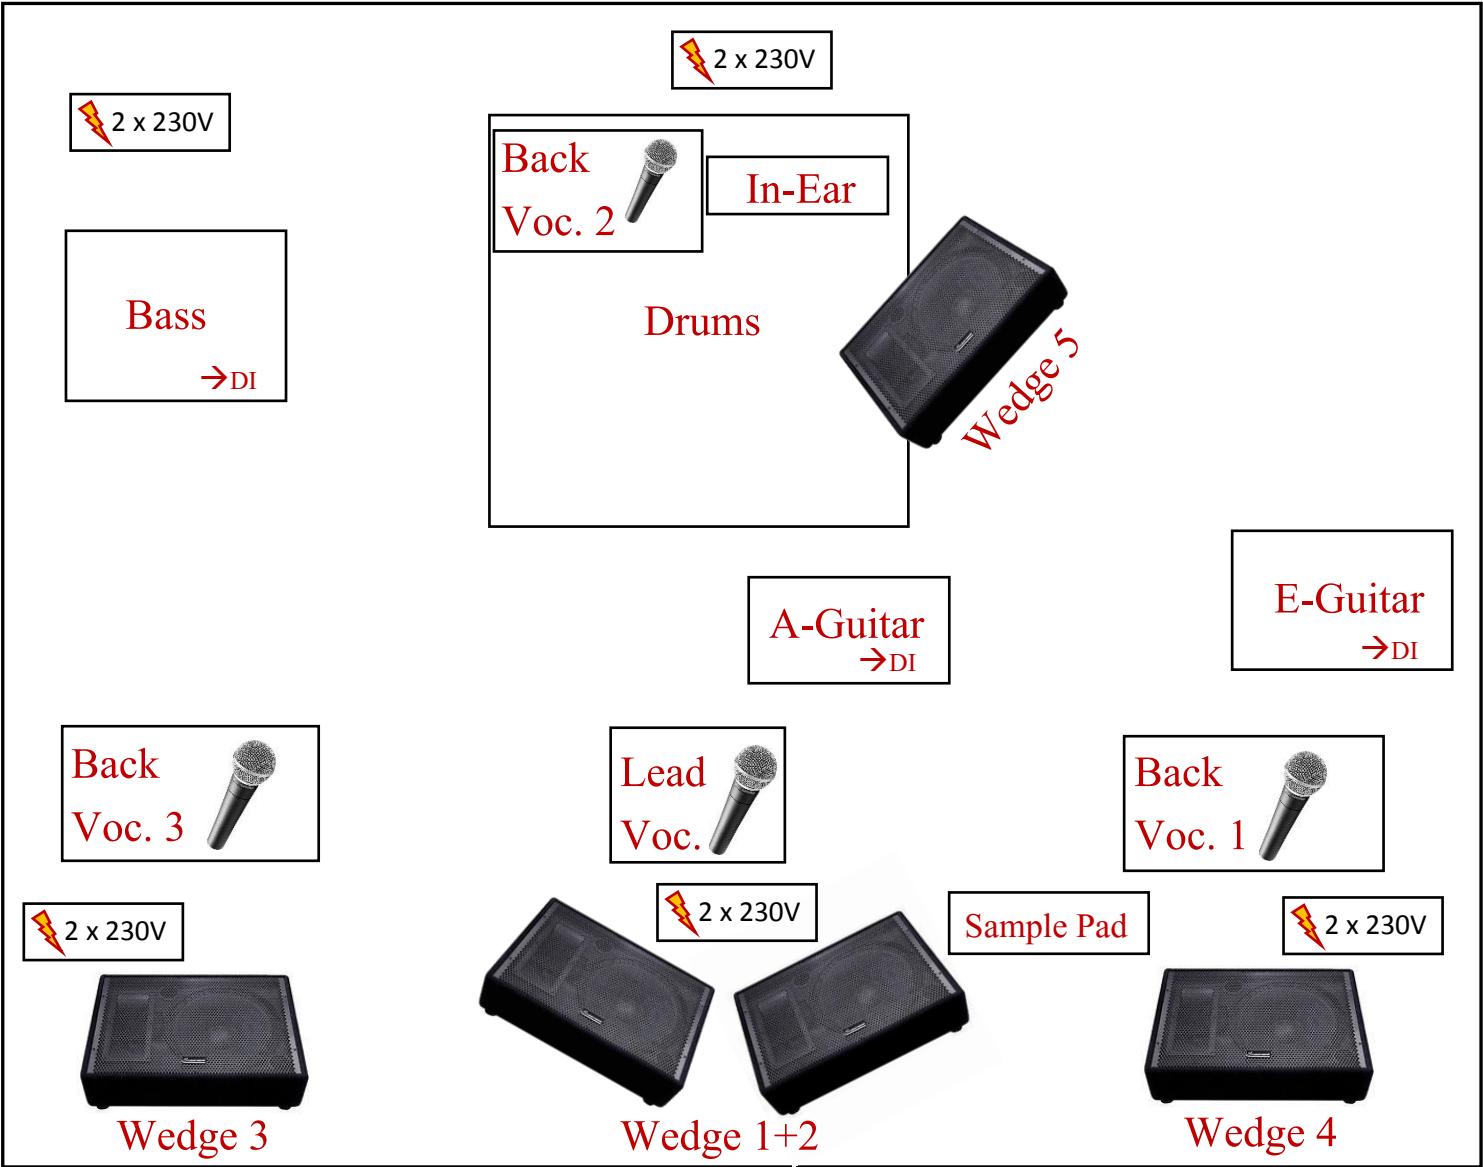

Tech Rider

Stage Plot

Front of Stage

Drum Plot

Front of Stage

Input List

Ch.	Device	Input Type
1	Lead Vocals	Mic via Multi-Effect
2	Back Vocals 1	Mic
3	Back Vocals 2	Mic
4	Back Vocals 3	Mic
5	Bass	Balanced Out from Amp
6	E-Guitar	DI
7	Kick Drum	Mic
8	Snare Drum	Mic
9	H-Tom	Mic
10	M-Tom	Mic
11	L-Tom	Mic
12	Hi-Hat	Mic
13	Overhead (HiHat,Stack,CowBell)	Mic
14	Overhead (Crash R, Splash)	Mic
15	Overhead (Crash L, Ride)	Mic
16	A-Guitar	DI
17	Sample Pad	DI