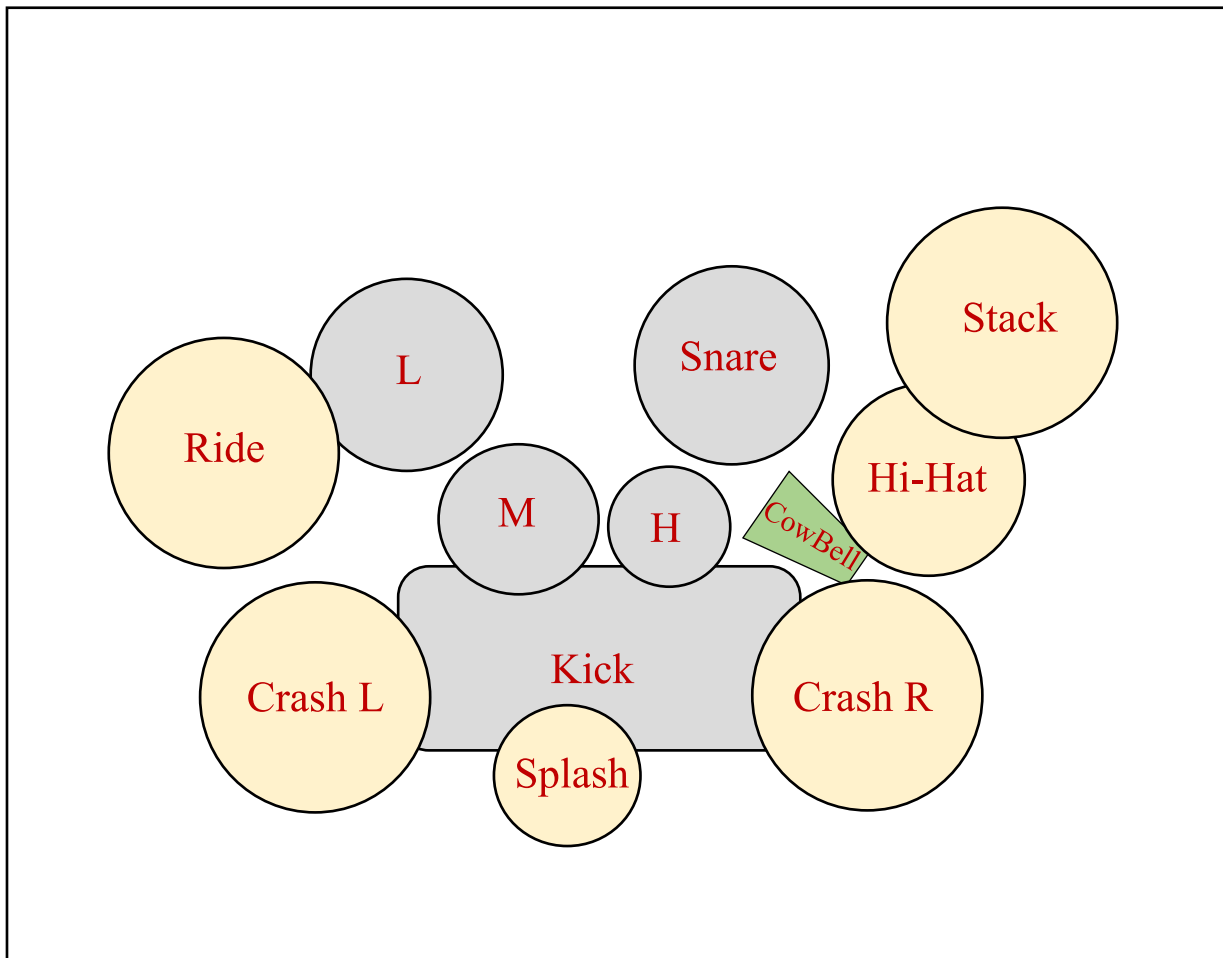

Tech Rider

Stage Plot

Front of Stage

Drum Plot

Front of Stage

Input List

Ch.	Device	Input Type
1	Lead Vocals	Mic via Multi-Effect
2	Back Vocals 1	Mic
3	Back Vocals 2	Mic
4	Back Vocals 3	Mic
5	Bass	Balanced Out from Amp
6	E-Guitar	DI
7	Kick Drum	Mic
8	Snare Drum	Mic
9	H-Tom	Mic
10	M-Tom	Mic
11	L-Tom	Mic
12	Hi-Hat	Mic
13	Overhead (HiHat,Stack,CowBell)	Mic
14	Overhead (Crash R, Splash)	Mic
15	Overhead (Crash L, Ride)	Mic
16	A-Guitar	DI
17	Sample Pad	DI